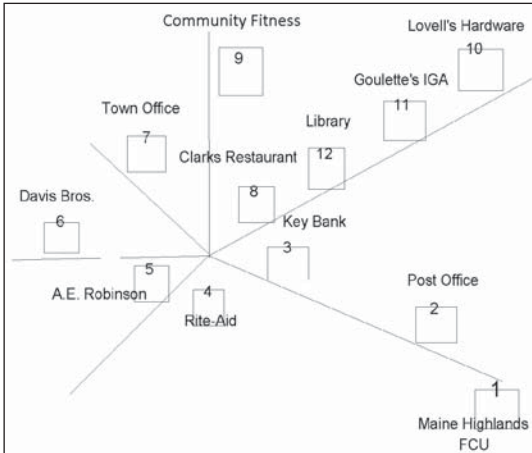

Great Family Fun at the

Goulette's

Guilford
876-2282

Check Out Our Weekly Flyer at goulettesiga.com
goulettesiga@myfairpoint.net

Beginning July 21st pick up a story walk map at Guilford Memorial Library then follow the map to different locations to get prizes and have your map stamped. Turn completed maps in to the River Festival T Shirt booth by 3:00 on Saturday July 25th to be eligible to win a gift card and everyone who participates will win an ice cream from Country Roads in Guilford!

Wizard of Oz

Name:

Phone #:

Address:

2015 River Festival Treasure Map and Story Walk

Follow the numbers on the map, stopping at each location to get a prize, read a page and have your map stamped. Turn completed maps in to the Dough Boy booth at the River Festival July 25th by 3:00pm to be entered into a drawing for a gift card !!